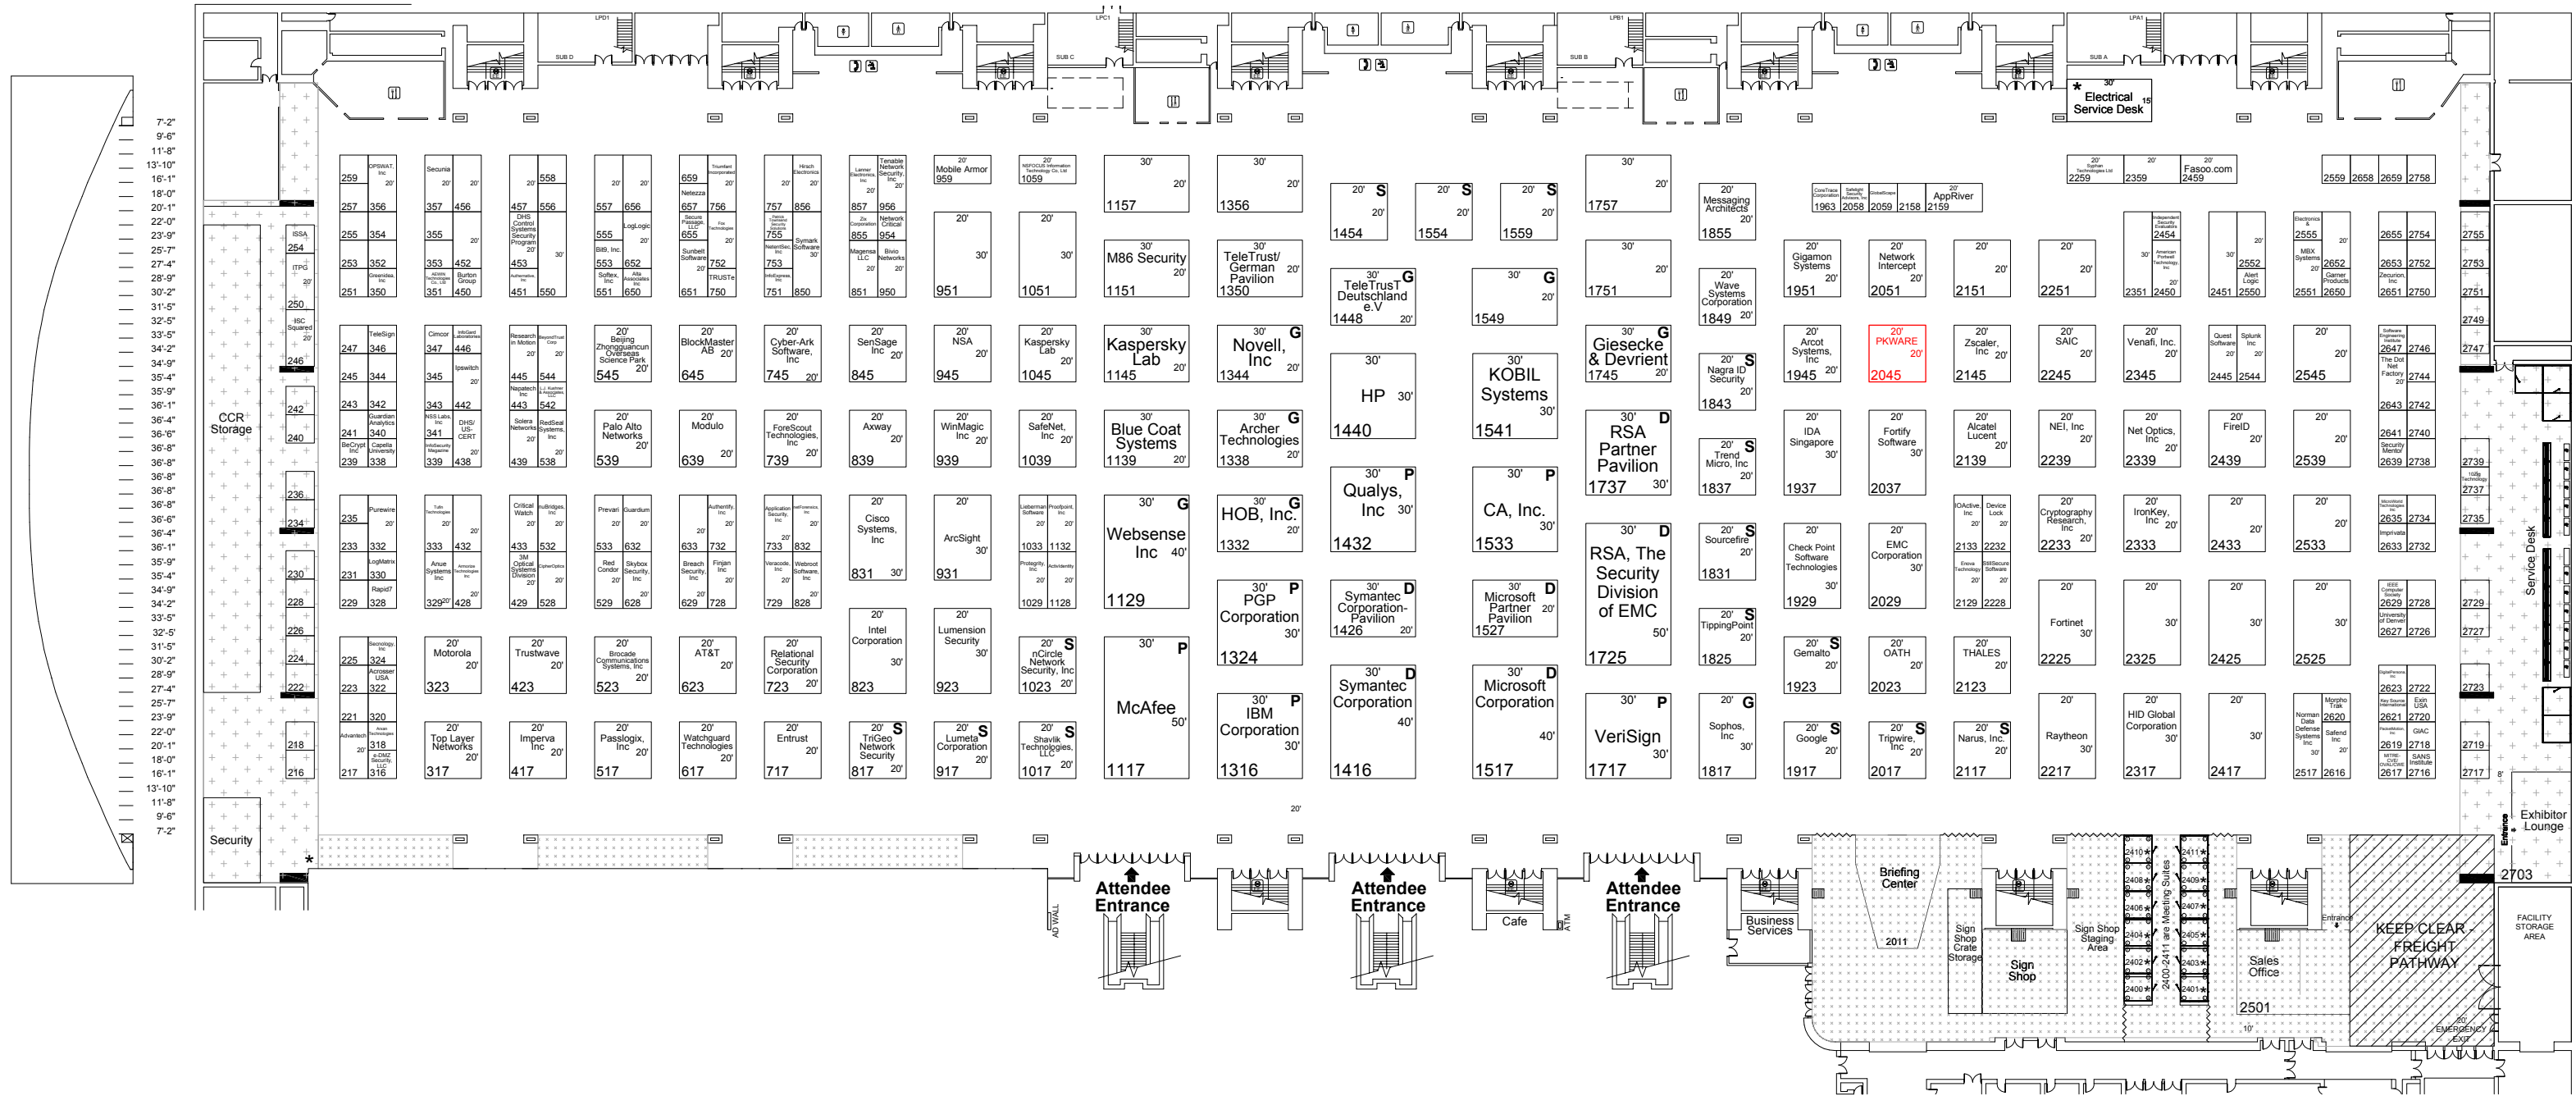

RSA® CONFERENCE 2010

March 1-4, 2010

Moscone Convention Center
San Francisco, CA

-  Denotes 12' Ceiling Height (maximum Booth Height)
-  Denotes Open Area Ceiling Height 20' To 23'-7 1/2"(maximum Booth Height)
-  Denotes Angled Ceiling -Booth Height Limit Ranging From 16' To 11'-5". Height Drops 1" For Every 11' Of Travel.

* Ceiling Arch Heights Indicated in Legend

**This floor plan is subject to fire marshal approval
As of 10-27-09.*